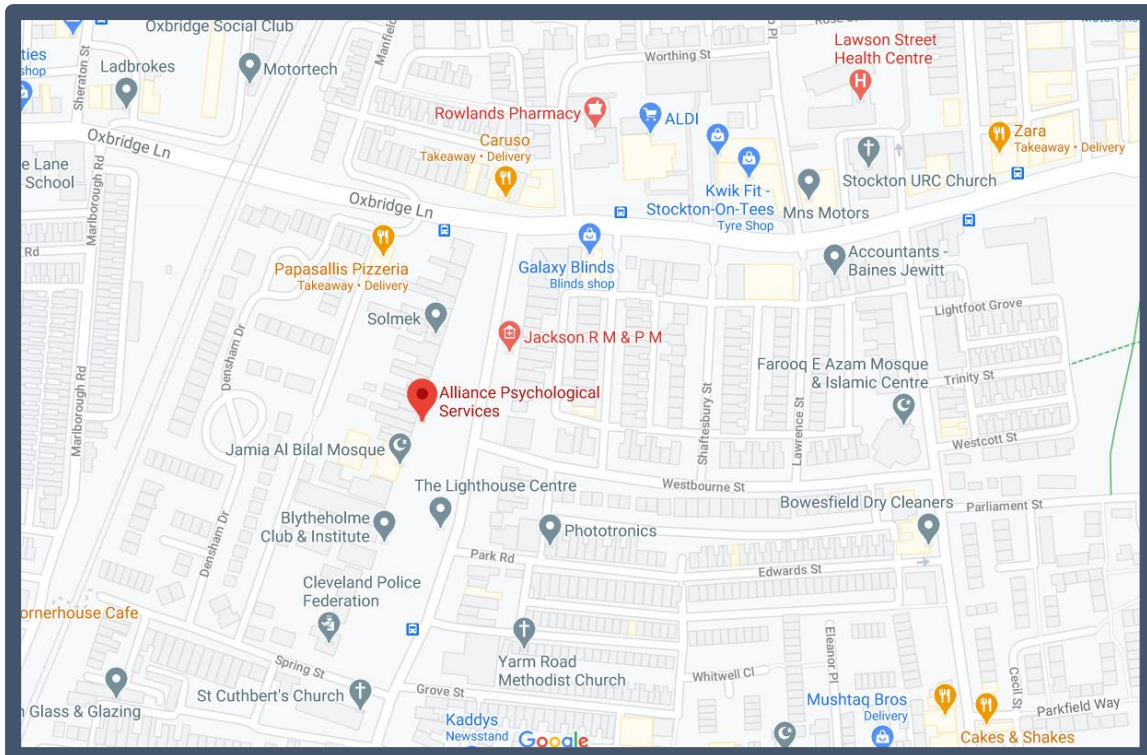

24 Yarm Road, Alliance Psychological services:

Yarm Road

Address:

20/24 Yarm Road
Stockton-on-Tees
TS18 3NA
01642 352747

Parking:

Client parking is located outside of both 20 & 24 Yarm Road.

Alternatively, there is free parking on the residential streets around area.

Information:

- Please arrive for your appointment on time to ensure social distancing is maintained
- Wear a face mask to your appointment and sanitise at one of the hand sanitiser stations
- Downstairs rooms are available, however there is a single step leading towards it