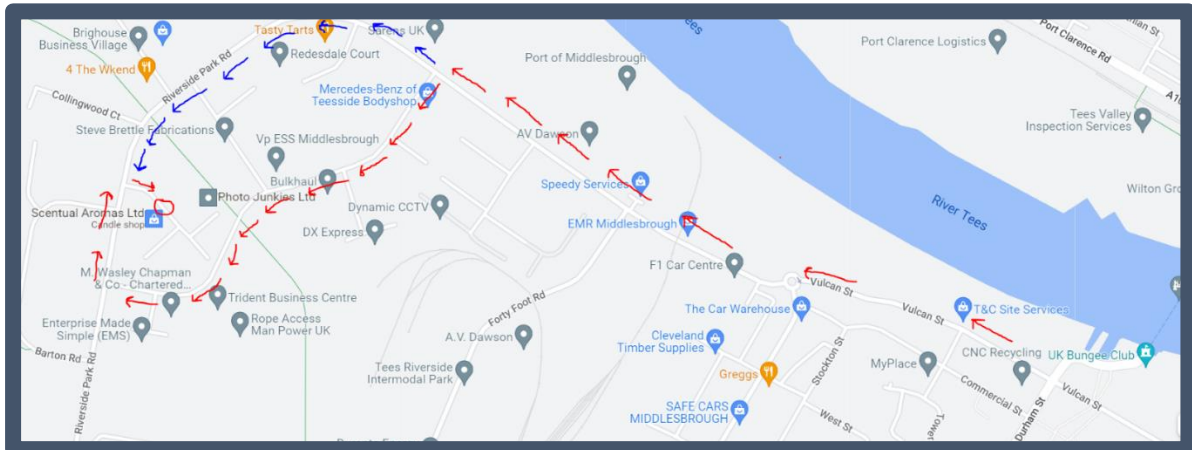

Entrance of the building:

High Force Road

Address:

21 High Force Road
Riverside Park Industrial Estate
Middlesbrough
TS2 1RH

By Train:

approx. 28 mins walk away from the station

By Car:

Parking is located outside of the building

Directions:

- Travel down Depot Road and turn into Startforth Road
- Then turn right at Riverside Park Road, you'll come into High Force Road on your next right.
- Going down High Force Road, take your first right (opposite the café) ,keep going until you see the blue sign for the carpark with '21' on it.

Route to take (Blue arrows are alternative route)