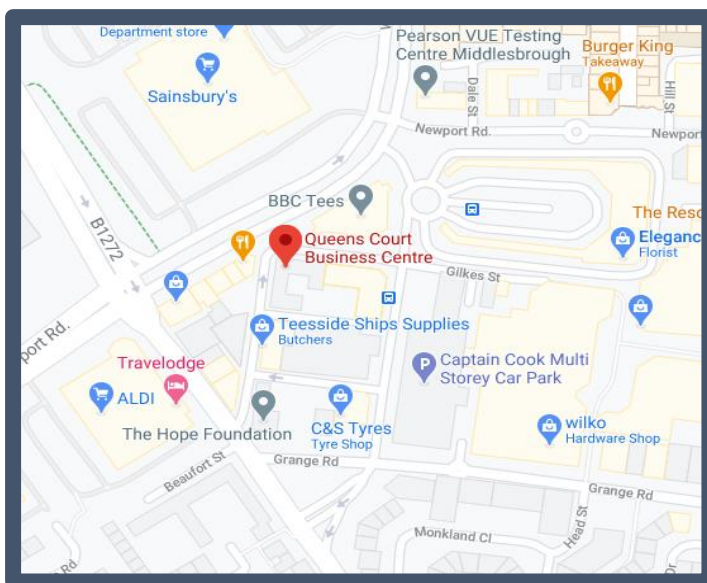

Kirtley Court Business Centre

Address:

Kirtley Co. Ltd (Previously Queens Court Business Centre)
73 Gilkes Street
Middlesbrough
TS1 5EH

Located on the corner of Gilkes Street behind the BBC Tees building and the bus station, next to fulcrum Medical Centre. Parking is available in the Captain cook multi storey carpark and the Sainsbury's Carpark.

Please do not arrive any earlier than 5 minutes to your appointment.