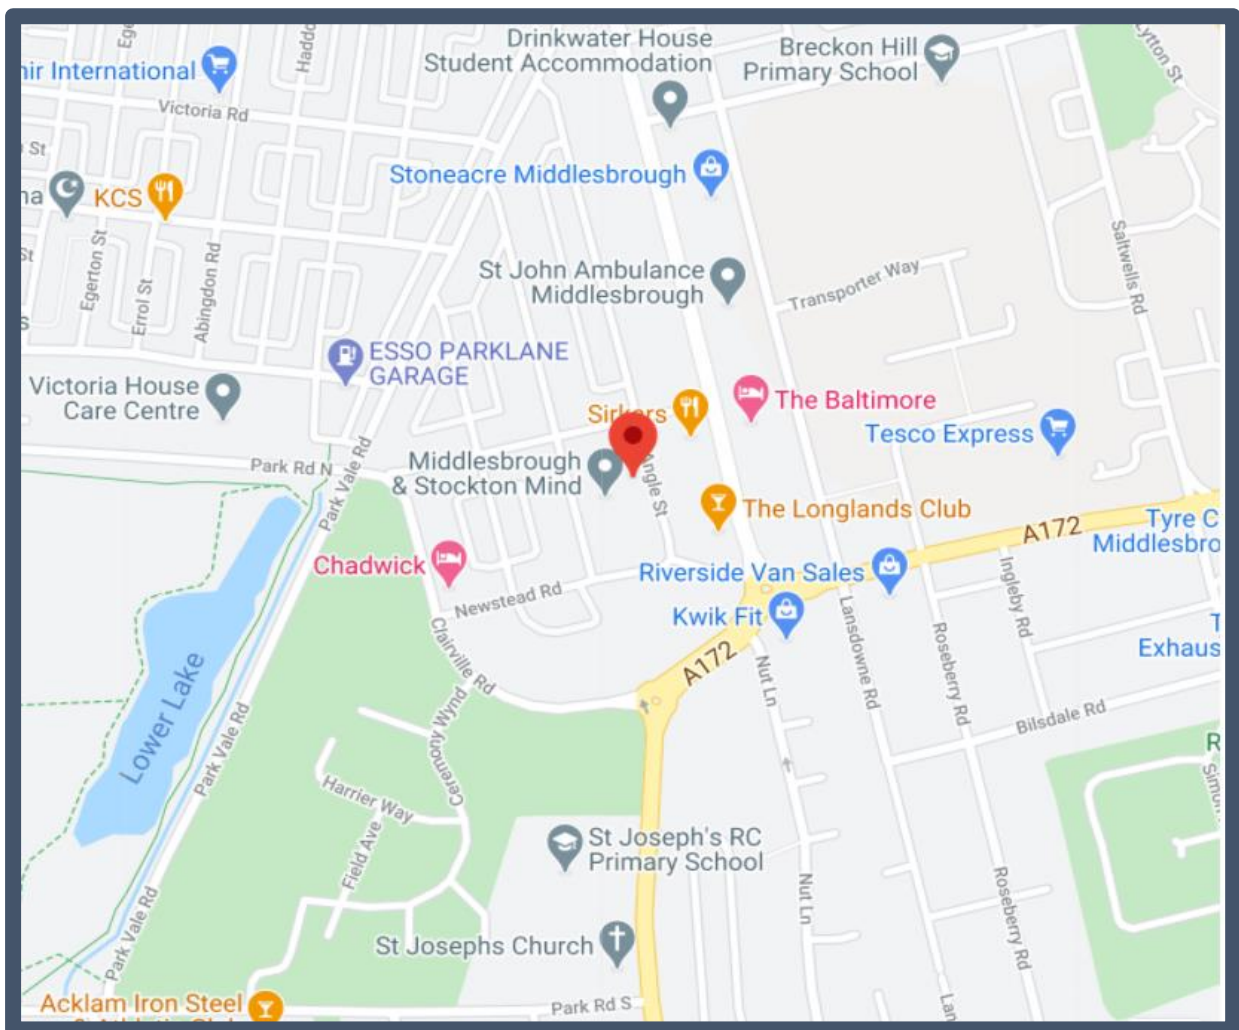

Lothian Road

Address

The Mind Centre
90-92 Lothian Road
Middlesbrough
TS4 2QX

01642 257020

Information:

- Please do not arrive for your appointment any sooner than 5 minutes prior to scheduled time, seated waiting space in this venue is limited
- Wear a face mask to your appointment and sanitise at one of the hand sanitiser stations located around the building

Parking:

- On-street parking located around the building
- Albert Park, Park View Road

Front of building: