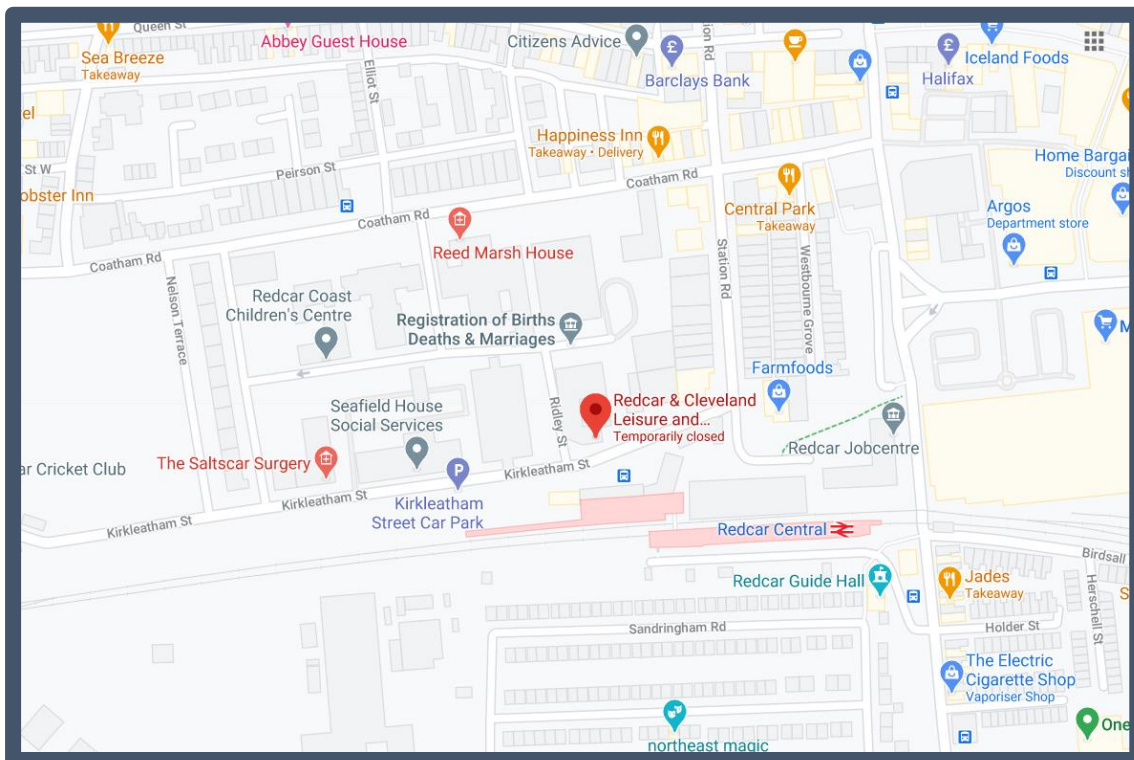

Redcar Civic and Leisure Centre

Address:

Redcar Civic and Leisure Centre
Ridley Street
Redcar
TS10 1TD
01642 771070

Located off Ridley Street, along Redcar & Cleveland Council Office.

Please report to reception on the second floor

Parking:

Redcar & Cleveland House Car Park

Kirkleatham Street Car Park

- Front rotating and disabled doors will be multi use as entrance and exit for visitors using Ground Floor Facilities
- Signing in book for visitors, clients to sign into "Alliance Visitors Signing In Book"