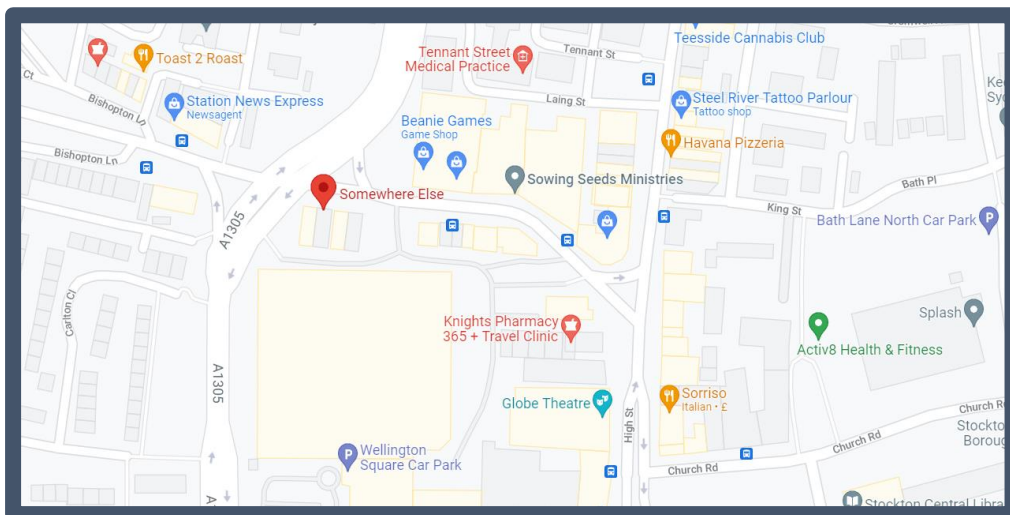

# Somewhere Else

## Address

39 Bishopton Lane  
Stockton-on-Tees  
TS18 1PT

Located next to the Leeds Hotel, behind Wellington Square Car Park, Stockton.

## Parking:

- Wellington Square Car Park, Stockton (0-3 hours free parking)
- Alternative paid car parks can be found around Stockton town centre  
The closest is Bath Lane, North Car Park (Free for 1 hour, £1 for 3 hours)

## Front of Venue