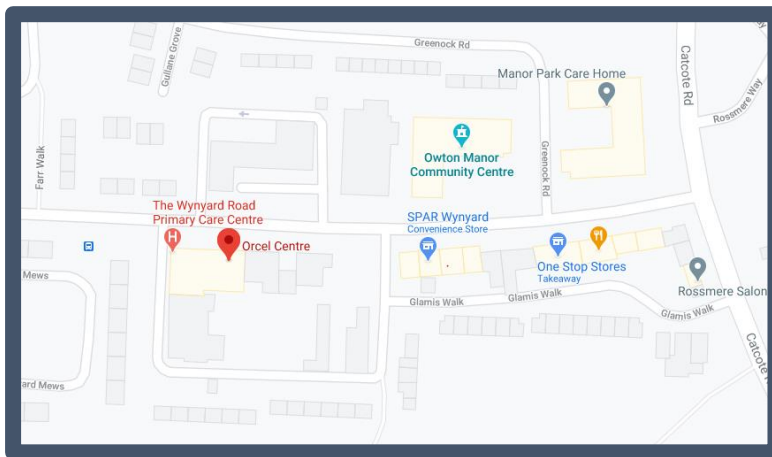

# The Orcel Centre

## Address

Wynyard Road  
Hartlepool  
TS25 3LB

Located next to Wynyard Primary Care Centre and across the street from the Owton Manor Community Centre.

Face coverings are to be worn in the venue. The practitioner will collect the client from the front door to avoid queuing in reception.

## Parking

There is a car park behind the Orcel centre